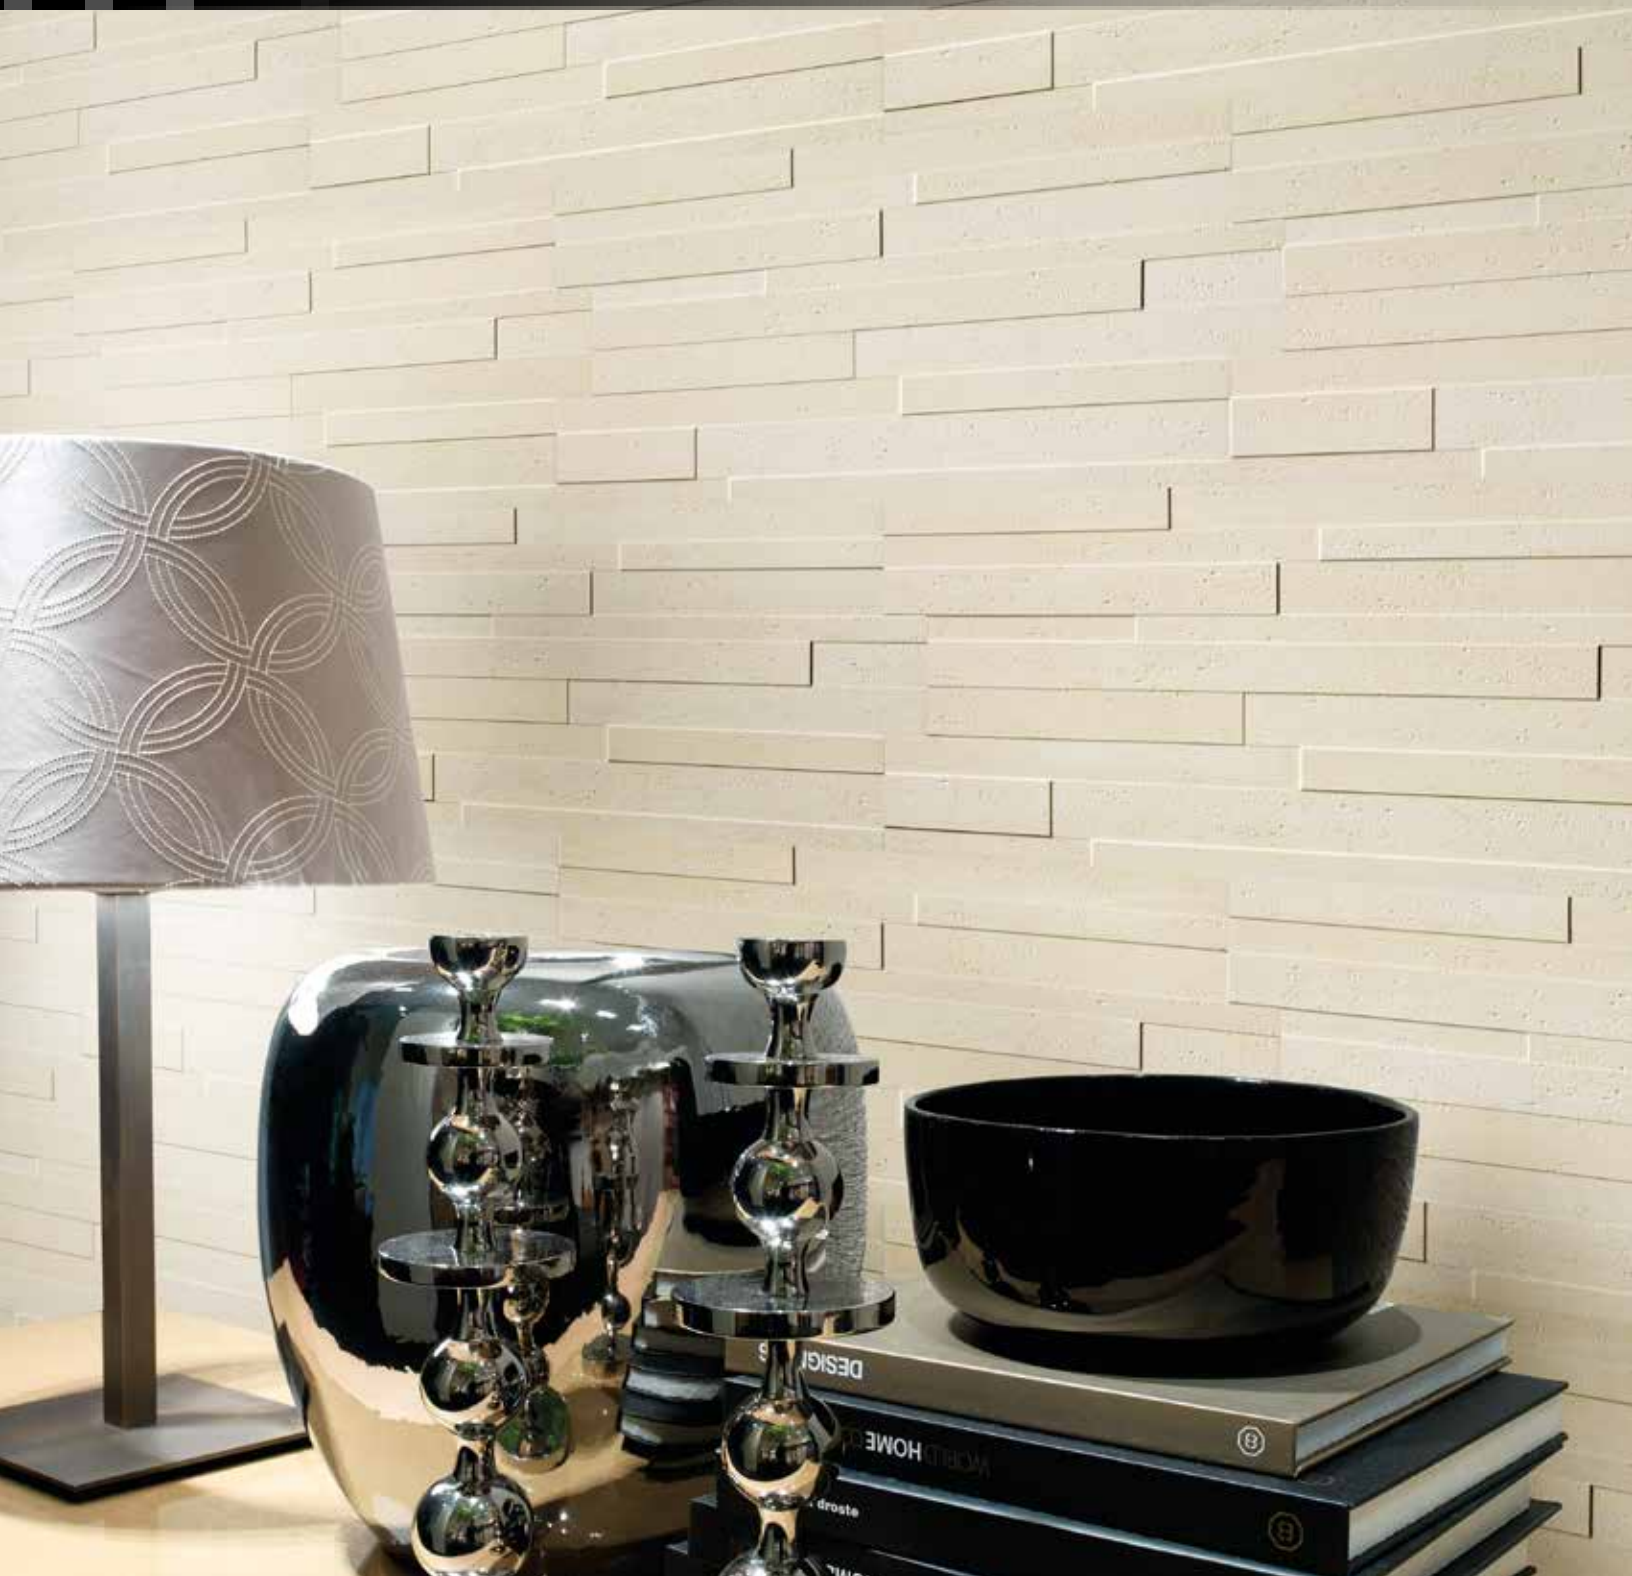

IMPERO

HDP

High Definition Porcelain®

Glazed Porcelain Wall Tile

floridatile