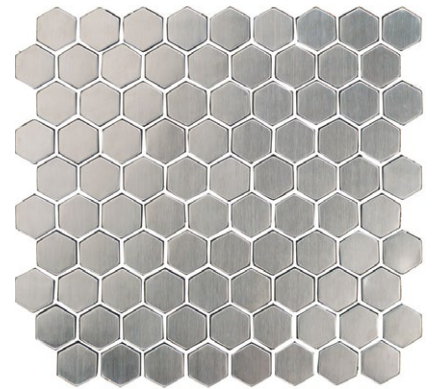

## stainless steel accents

MT110/L1/2x6  
Stainless Edger 1/2" x 6"

MT110/3x6  
Stainless 3" x 6" Rectangle

MT110/4x4  
Stainless 4" x 4" Square

MT110/M12PAR  
Stainless Parquet

## mosaics

MT110/M1x2  
Stainless Brick

MT110/M1/2x4  
Stainless Edger/Thin Brick

MT110/M2x2  
Stainless Medium Square 1 7/8"

MT110/M12BW  
Stainless Basketweave

MT110/M12OCT  
Stainless Octagons and Dots

MT110/M12HEX  
Stainless Small Hexagon