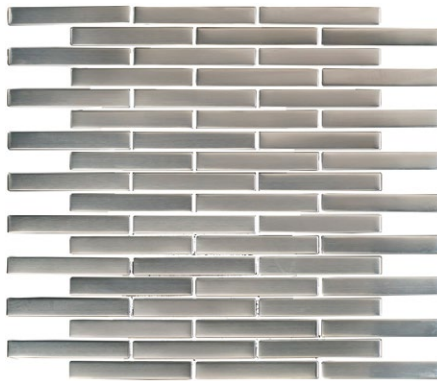

METAL ART MATRIX

Stainless Steel
Accents & Mosaics

floridatile

METAL ART MATRIX

BY **floridat**ile

stainless steel accents

MT110/L1/2x6
Stainless Edger 1/2" x 6"

MT110/3x6
Stainless 3" x 6" Rectangle

MT110/4x4
Stainless 4" x 4" Square

MT110/M12PAR
Stainless Parquet

mosaics

MT110/M1x2
Stainless Brick

MT110/M1/2x4
Stainless Edger/Thin Brick

MT110/M2x2
Stainless Medium Square 1 7/8"

MT110/M12BW
Stainless Basketweave

MT110/M12OCT
Stainless Octagons and Dots

MT110/M12HEX
Stainless Small Hexagon

Shown on front: **MT110/M12BW** Stainless Basketweave Mosaic

#48825R 7/17

www.floridatile.com

floridatile is a registered trademark in the U.S. of Florida Tile, Inc. © 2017