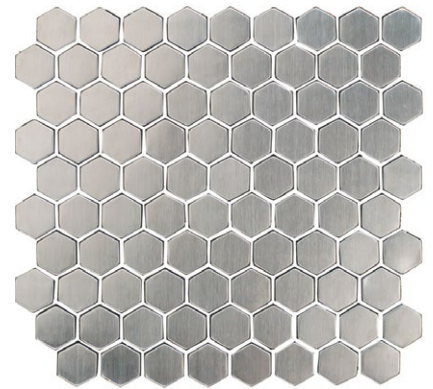

METAL ART MATRIX

Stainless Steel
Accents & Mosaics

floridatile

METAL ART MATRIX

BY **floridat**ile

stainless steel accents

MT110/L1/2x6
Stainless Edger 1/2" x 6"

MT110/3x6
Stainless 3" x 6" Rectangle

MT110/4x4
Stainless 4" x 4" Square

MT110/M12PAR
Stainless Parquet

mosaics

MT110/M1x2
Stainless Brick

MT110/M1/2x4
Stainless Edger/Thin Brick

MT110/M2x2
Stainless Medium Square 1 7/8"

MT110/M12BW
Stainless Basketweave

MT110/M12OCT
Stainless Octagons and Dots

MT110/M12HEX
Stainless Small Hexagon

Shown on front: **MT110/M12BW** Stainless Basketweave Mosaic

#48825R 7/17

www.floridatile.com

floridatile is a registered trademark in the U.S. of Florida Tile, Inc. © 2017