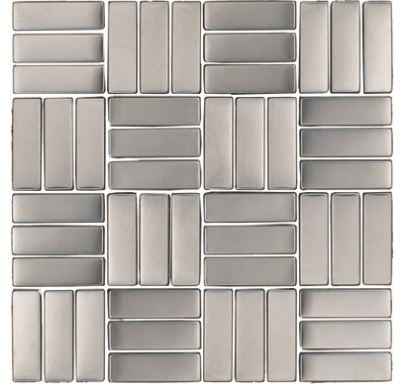

# METAL ART MATRIX

BY **floridat**ile

## stainless steel accents

MT110/L1/2x6  
Stainless Edger 1/2" x 6"

MT110/3x6  
Stainless 3" x 6" Rectangle

MT110/4x4  
Stainless 4" x 4" Square

MT110/M12PAR  
Stainless Parquet

## mosaics

MT110/M1x2  
Stainless Brick

MT110/M1/2x4  
Stainless Edger/Thin Brick

MT110/M2x2  
Stainless Medium Square 1 7/8"

MT110/M12BW  
Stainless Basketweave

MT110/M12OCT  
Stainless Octagons and Dots

MT110/M12HEX  
Stainless Small Hexagon