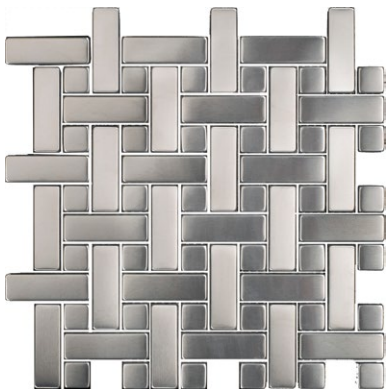

# METAL ART MATRIX

BY **floridat**ile

## stainless steel accents

MT110/L1/2x6  
Stainless Edger 1/2" x 6"

MT110/3x6  
Stainless 3" x 6" Rectangle

MT110/4x4  
Stainless 4" x 4" Square

MT110/M12PAR  
Stainless Parquet

## mosaics

MT110/M1x2  
Stainless Brick

MT110/M1/2x4  
Stainless Edger/Thin Brick

MT110/M2x2  
Stainless Medium Square 1 7/8"

MT110/M12BW  
Stainless Basketweave

MT110/M12OCT  
Stainless Octagons and Dots

MT110/M12HEX  
Stainless Small Hexagon