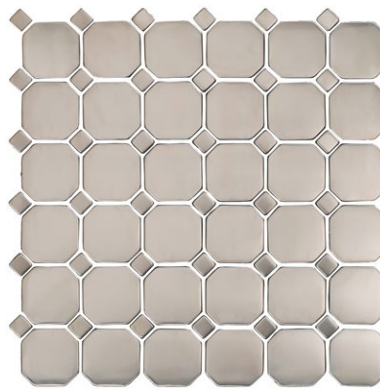

METAL ART MATRIX

Stainless Steel
Accents & Mosaics

floridatile

METAL ART MATRIX

BY **floridat**ile

stainless steel accents

MT110/L1/2x6
Stainless Edger 1/2" x 6"

MT110/3x6
Stainless 3" x 6" Rectangle

MT110/4x4
Stainless 4" x 4" Square

MT110/M12PAR
Stainless Parquet

mosaics

MT110/M1x2
Stainless Brick

MT110/M1/2x4
Stainless Edger/Thin Brick

MT110/M2x2
Stainless Medium Square 1 7/8"

MT110/M12BW
Stainless Basketweave

MT110/M12OCT
Stainless Octagons and Dots

MT110/M12HEX
Stainless Small Hexagon

Shown on front: **MT110/M12BW** Stainless Basketweave Mosaic

#48825R 7/17

www.floridatile.com

floridatile is a registered trademark in the U.S. of Florida Tile, Inc. © 2017