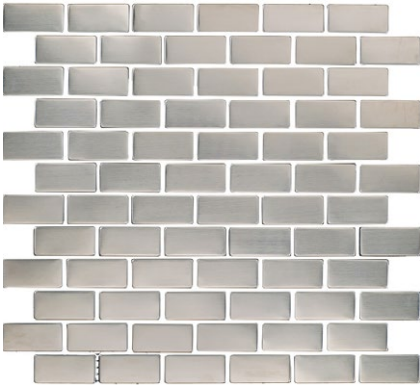

mosaics

MT110/M1x2
Stainless Brick