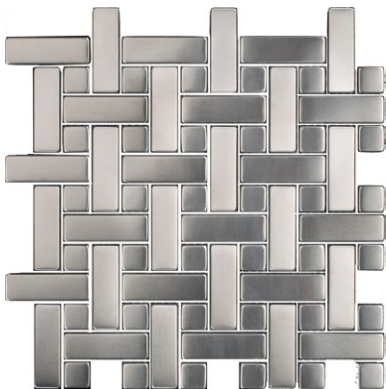

METAL ART MATRIX

Stainless Steel
Accents & Mosaics

floridatile

METAL ART MATRIX

BY **floridat**ile

stainless steel accents

MT110/L1/2x6
Stainless Edger 1/2" x 6"

MT110/3x6
Stainless 3" x 6" Rectangle

MT110/4x4
Stainless 4" x 4" Square

MT110/M12PAR
Stainless Parquet

mosaics

MT110/M1x2
Stainless Brick

MT110/M1/2x4
Stainless Edger/Thin Brick

MT110/M2x2
Stainless Medium Square 1 7/8"

MT110/M12BW
Stainless Basketweave

MT110/M12OCT
Stainless Octagons and Dots

MT110/M12HEX
Stainless Small Hexagon

Shown on front: **MT110/M12BW** Stainless Basketweave Mosaic

#48825R 7/17

www.floridatile.com

floridatile is a registered trademark in the U.S. of Florida Tile, Inc. © 2017