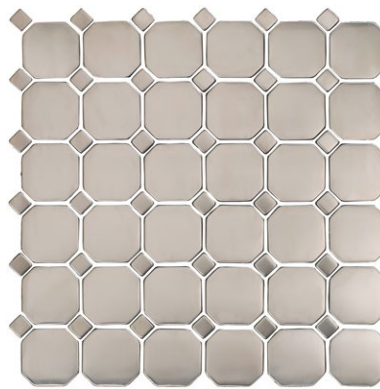

## stainless steel accents

MT110/L1/2x6  
Stainless Edger 1/2" x 6"

MT110/3x6  
Stainless 3" x 6" Rectangle

MT110/4x4  
Stainless 4" x 4" Square

MT110/M12PAR  
Stainless Parquet

## mosaics

MT110/M1x2  
Stainless Brick

MT110/M1/2x4  
Stainless Edger/Thin Brick

MT110/M2x2  
Stainless Medium Square 1 7/8"

MT110/M12BW  
Stainless Basketweave

MT110/M12OCT  
Stainless Octagons and Dots

MT110/M12HEX  
Stainless Small Hexagon