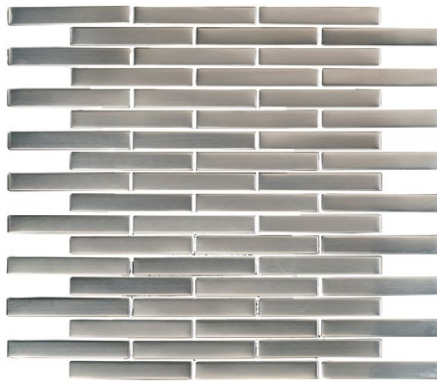

# METAL ART MATRIX

BY **floridat**ile

## stainless steel accents

MT110/L1/2x6  
Stainless Edger 1/2" x 6"

MT110/3x6  
Stainless 3" x 6" Rectangle

MT110/4x4  
Stainless 4" x 4" Square

MT110/M12PAR  
Stainless Parquet

## mosaics

MT110/M1x2  
Stainless Brick

MT110/M1/2x4  
Stainless Edger/Thin Brick

MT110/M2x2  
Stainless Medium Square 1 7/8"

MT110/M12BW  
Stainless Basketweave

MT110/M12OCT  
Stainless Octagons and Dots

MT110/M12HEX  
Stainless Small Hexagon