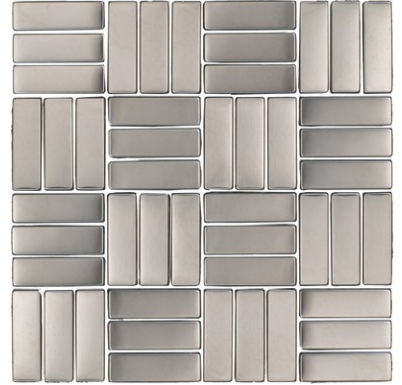

METAL ART MATRIX

Stainless Steel
Accents & Mosaics

floridatile

METAL ART MATRIX

BY **floridat**ile

stainless steel accents

MT110/L1/2x6
Stainless Edger 1/2" x 6"

MT110/3x6
Stainless 3" x 6" Rectangle

MT110/4x4
Stainless 4" x 4" Square

MT110/M12PAR
Stainless Parquet

mosaics

MT110/M1x2
Stainless Brick

MT110/M1/2x4
Stainless Edger/Thin Brick

MT110/M2x2
Stainless Medium Square 1 7/8"

MT110/M12BW
Stainless Basketweave

MT110/M12OCT
Stainless Octagons and Dots

MT110/M12HEX
Stainless Small Hexagon

Shown on front: **MT110/M12BW** Stainless Basketweave Mosaic

#48825R 7/17

www.floridatile.com

floridatile is a registered trademark in the U.S. of Florida Tile, Inc. © 2017